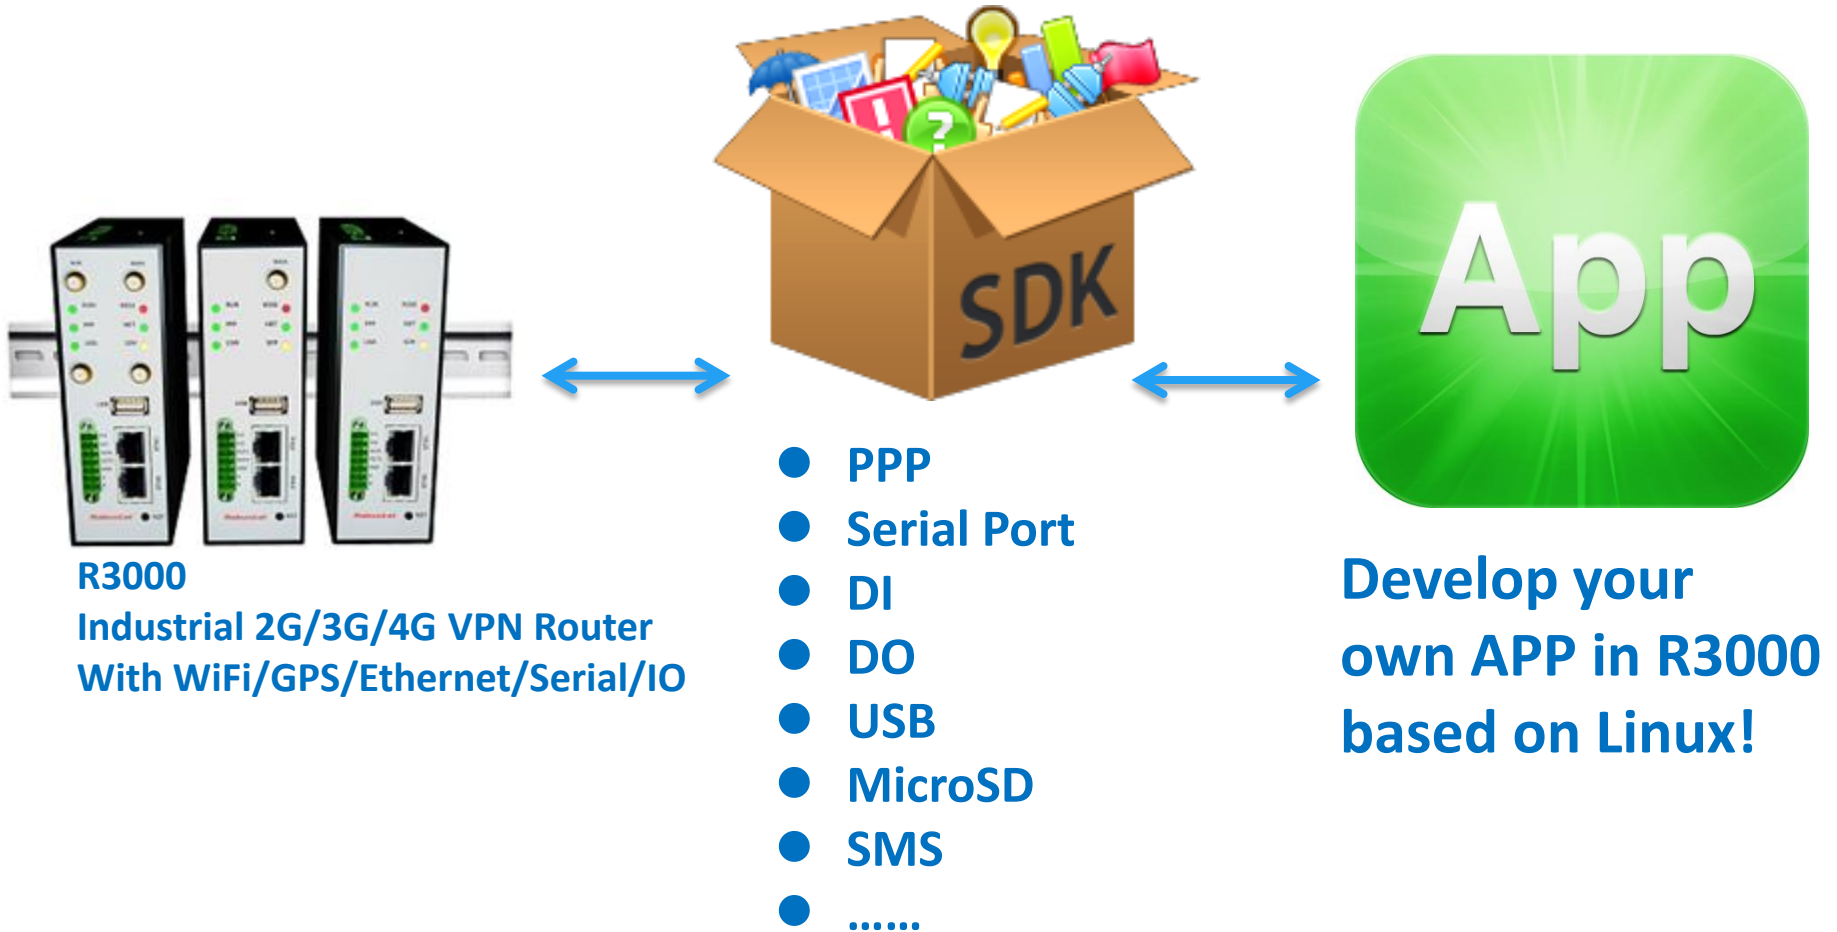

Smart Bus by Integrating 4G/WiFi/GPS

GPS

Dual SIM

R3000
Industrial 2G/3G/4G VPN Router
With WiFi/GPS/Ethernet/Serial/IO

Bus

Ethernet

IP Camera/DVR

Digital Input

Sensors

Serial Port

Passengers counter

802.11b/g/n WiFi

WiFi access for bus passengers

Mobile ATM

SDK API

Internet Coverage for Construction Site

R3000
Industrial 2G/3G/4G VPN Router
With WiFi/GPS/Ethernet/Serial/IO

IP Camera/DVR

Building Automation

HVAC

Lighting Control

IP Camera/DVR

Meters

R3000
Industrial 2G/3G/4G VPN Router

- 2 Serial
- 2 Eth.
- 1 USB
- 2 DI
- 2 DO
- WiFi
- GPS
- MicroSD

- PPP
- Serial Port
- DI
- DO
- USB
- MicroSD
- SMS
-

Develop your own applications for building automation by our SDK, such as Modbus, BACNET