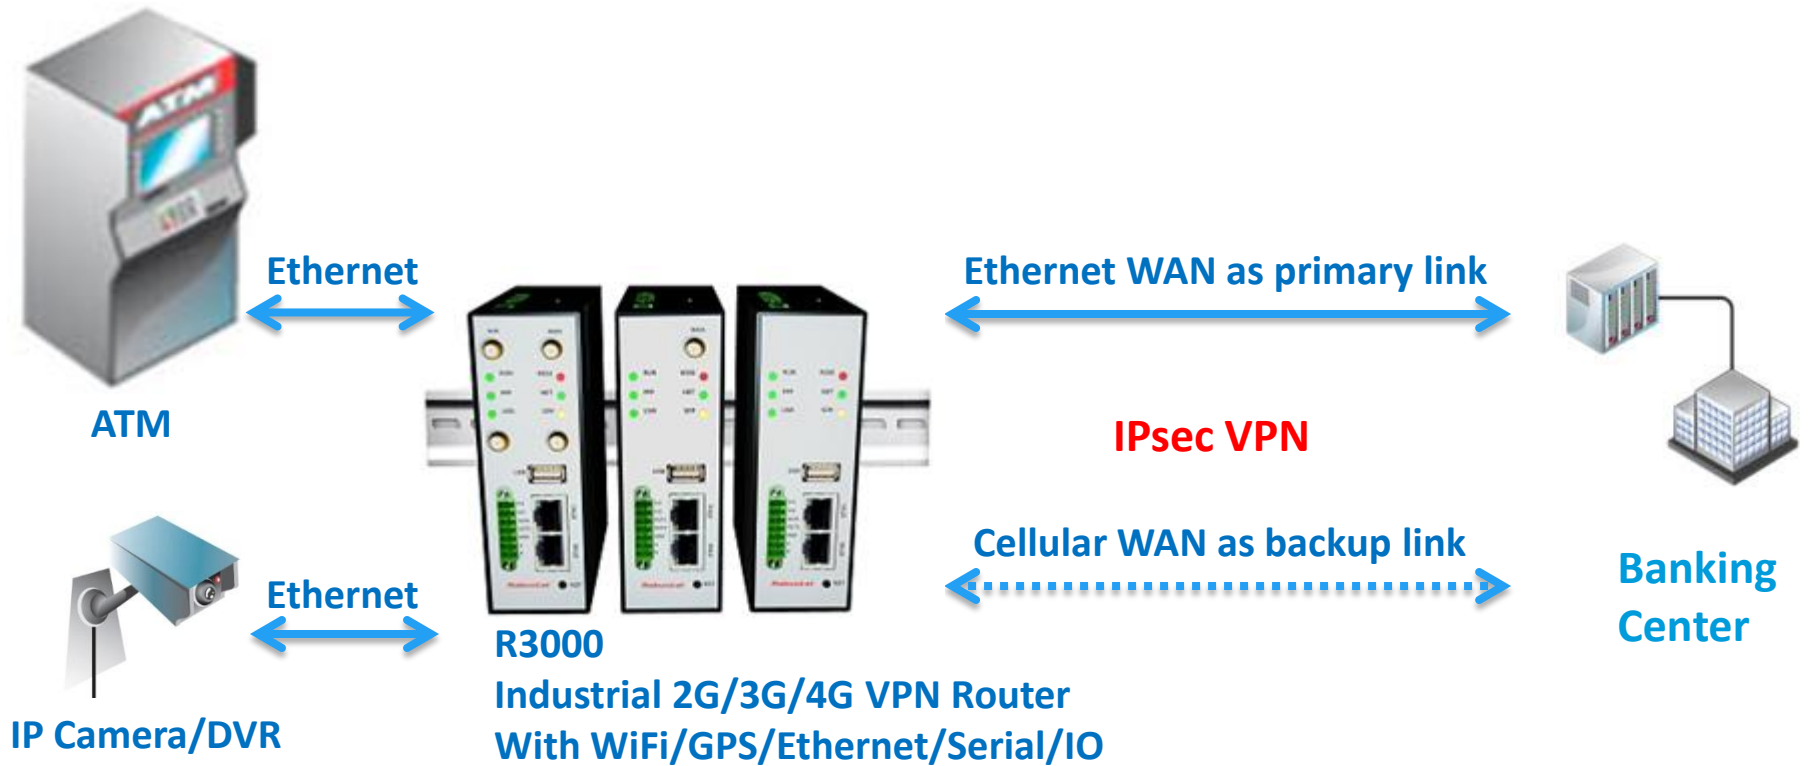

Smart Bus by Integrating 4G/WiFi/GPS

GPS

Dual SIM

R3000
Industrial 2G/3G/4G VPN Router
With WiFi/GPS/Ethernet/Serial/IO

Bus

Ethernet

IP Camera/DVR

Digital Input

Sensors

Serial Port

Passengers counter

802.11b/g/n WiFi

WiFi access for bus passengers

Mobile ATM

SDK API

Internet Coverage for Construction Site

R3000
Industrial 2G/3G/4G VPN Router
With WiFi/GPS/Ethernet/Serial/IO

IP Camera/DVR

Building Automation

HVAC

Lighting Control

IP Camera/DVR

Meters

R3000
Industrial 2G/3G/4G VPN Router

- 2 Serial
- 2 Eth.
- 1 USB
- 2 DI
- 2 DO
- WiFi
- GPS
- MicroSD

- PPP
- Serial Port
- DI
- DO
- USB
- MicroSD
- SMS
-

Develop your own applications for building automation by our SDK, such as Modbus, BACNET