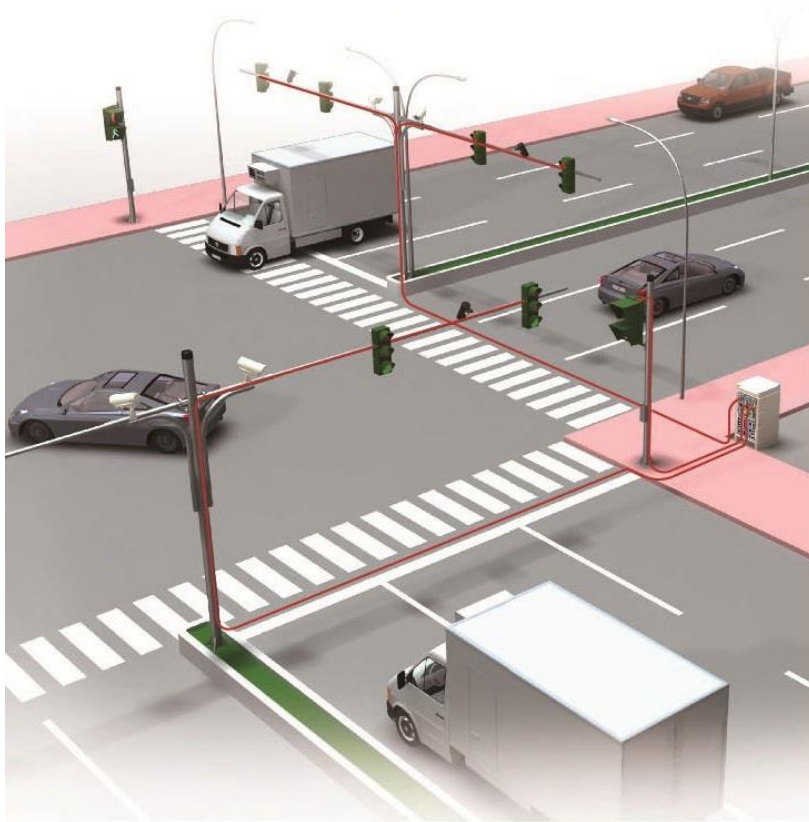

Smart Bus by Integrating 4G/WiFi/GPS

Refrigerated truck monitoring

Traffic signal control

R3000

M1000 Pro V2

Traffic Operations Center

Street light control

PLC

Serial Port/Ethernet

R3000

M1000 Pro V2

3G/4G

Control Center