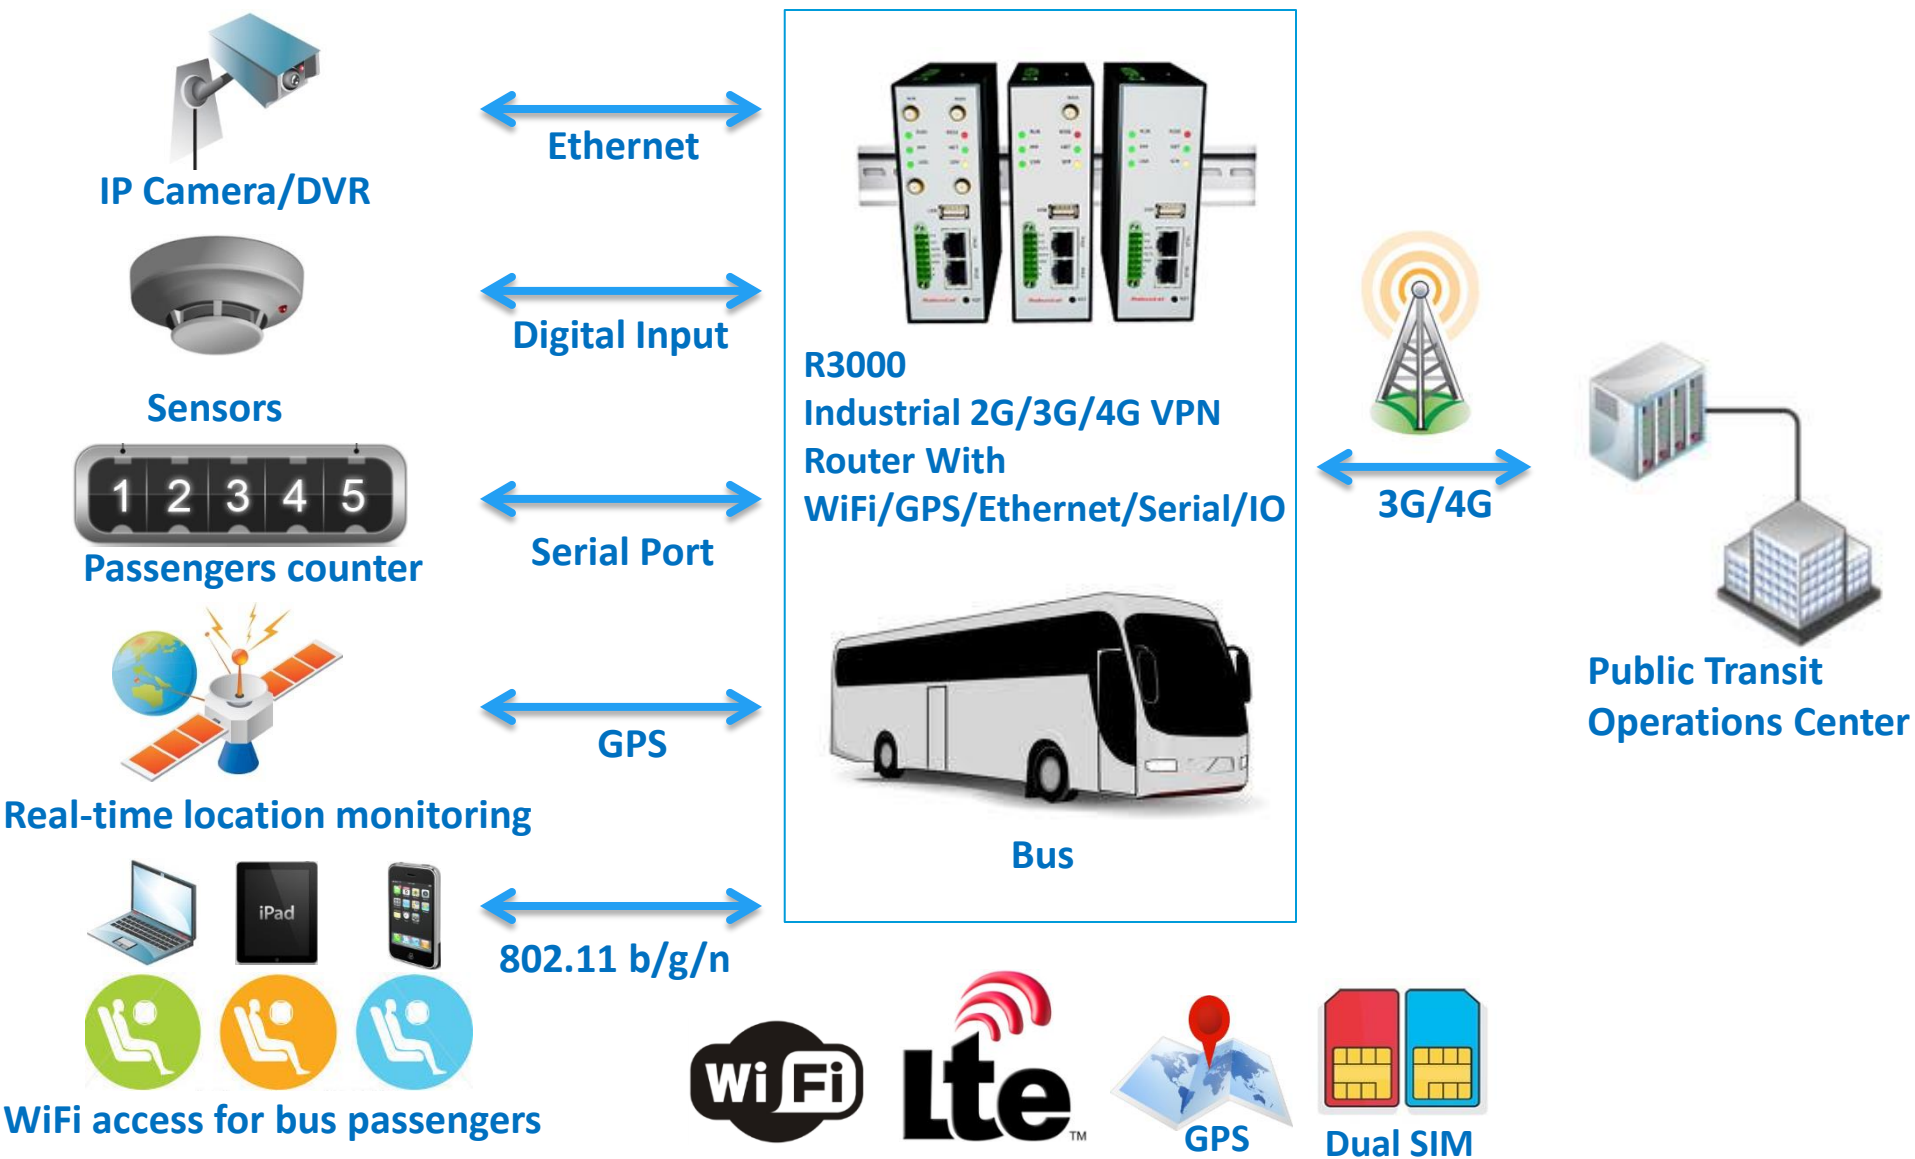

Smart Bus by Integrating 4G/WiFi/GPS

Refrigerated truck monitoring

Traffic signal control

R3000

M1000 Pro V2

Traffic Operations Center

Street light control

PLC

Serial Port/Ethernet

R3000

M1000 Pro V2

3G/4G

Control Center