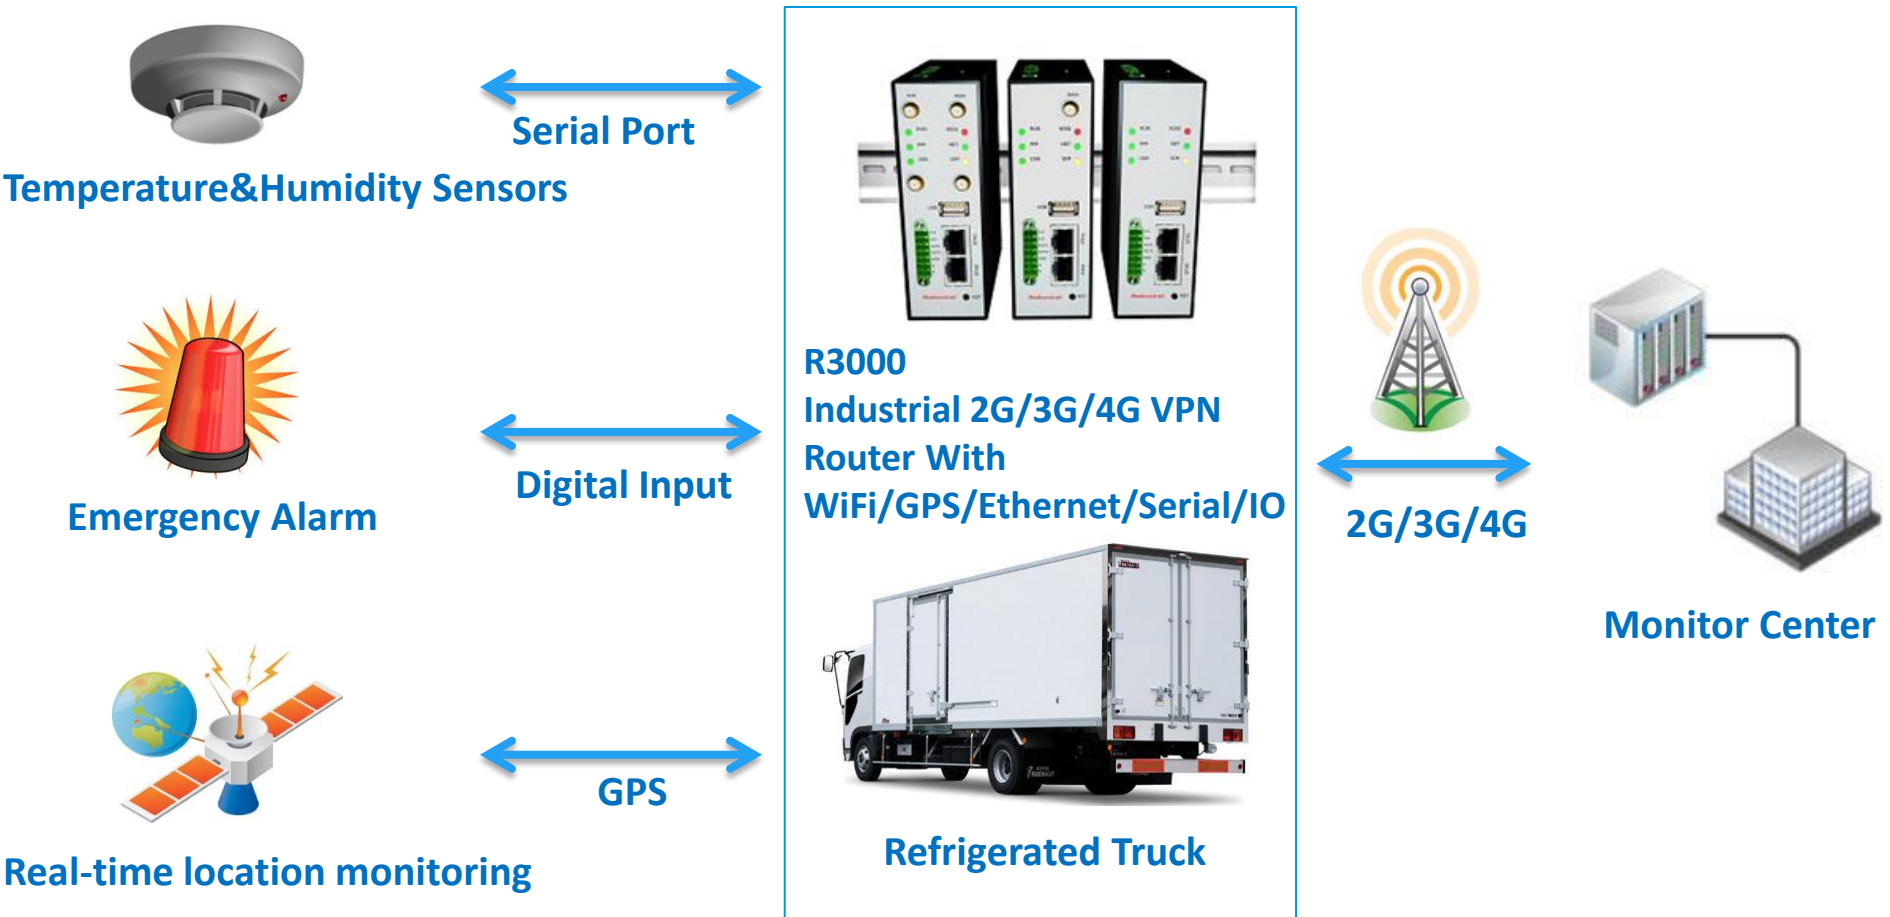

Smart Bus by Integrating 4G/WiFi/GPS

Refrigerated truck monitoring

Traffic signal control

R3000

M1000 Pro V2

Traffic Operations Center

Street light control

PLC

Serial Port/Ethernet

R3000

M1000 Pro V2

3G/4G

Control Center